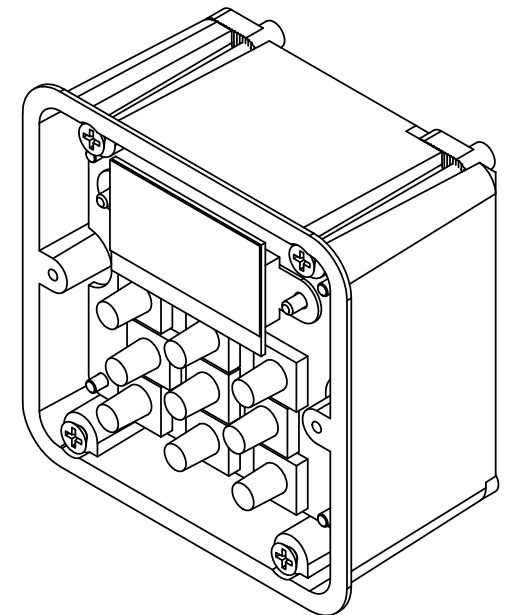

Размер нижней платы не изменялся

SCALE: 1:4

UNITS: mm

3rd ANGLE
PROJECTION

CYB AUDIO
PRO & COMMERCIAL SOUND SYSTEMS

SCALE: 1:4

UNITS: mm

3rd ANGLE
PROJECTION

CYB AUDIO
PRO & COMMERCIAL SOUND SYSTEMS

--

SCALE: 1:4
UNITS: mm

3rd ANGLE
PROJECTION