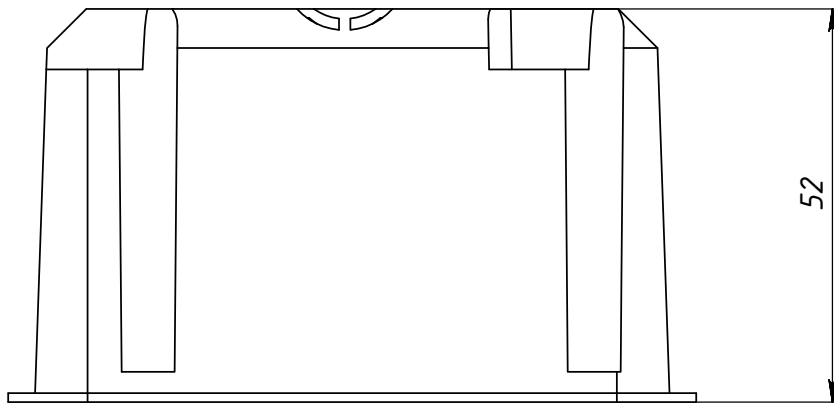

Размер нижней платы не изменялся

SCALE: 1:4

UNITS: mm

3rd ANGLE
PROJECTION

CYB AUDIO
PRO & COMMERCIAL SOUND SYSTEMS

SCALE: 1:4

UNITS: mm

3rd ANGLE
PROJECTION

CYB AUDIO
PRO & COMMERCIAL SOUND SYSTEMS

--

SCALE: 1:4
UNITS: mm

3rd ANGLE
PROJECTION