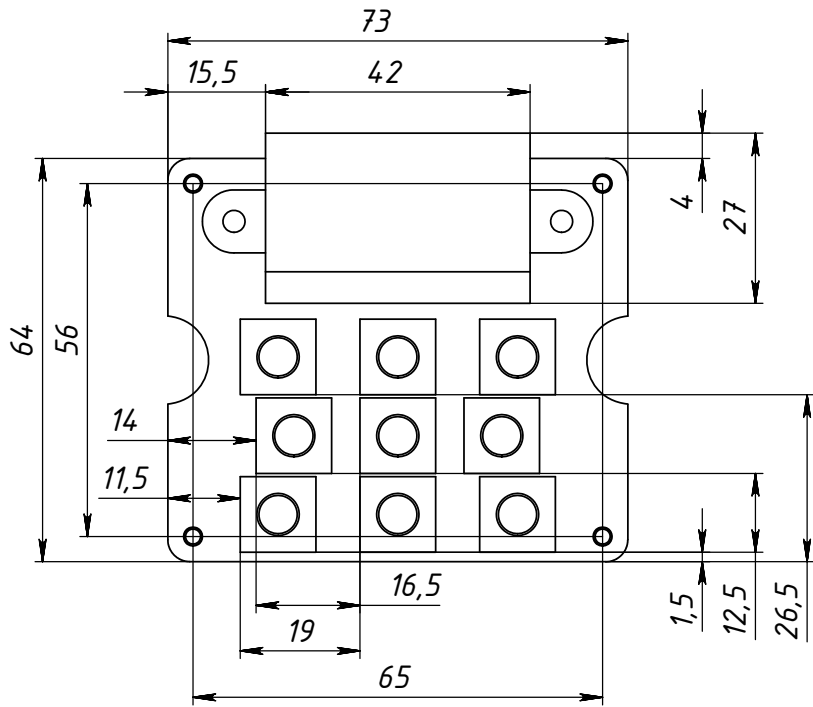

Размер нижней платы не изменялся

SCALE: 1:4

UNITS: mm

3rd ANGLE
PROJECTION

CYB AUDIO
PRO & COMMERCIAL SOUND SYSTEMS

SCALE: 1:4

UNITS: mm

3rd ANGLE
PROJECTION

CYB AUDIO
PRO & COMMERCIAL SOUND SYSTEMS

--

SCALE: 1:4
UNITS: mm

3rd ANGLE
PROJECTION