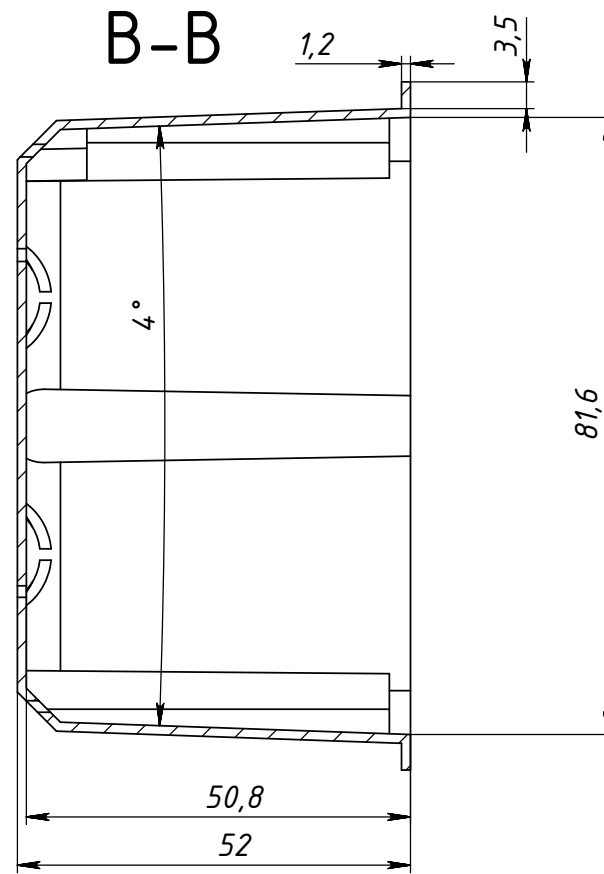

Размер нижней платы не изменялся

SCALE: 1:4

UNITS: mm

3rd ANGLE
PROJECTION

CYB AUDIO
PRO & COMMERCIAL SOUND SYSTEMS

SCALE: 1:4

UNITS: mm

3rd ANGLE
PROJECTION

CYB AUDIO
PRO & COMMERCIAL SOUND SYSTEMS

--

SCALE: 1:4
UNITS: mm

3rd ANGLE
PROJECTION