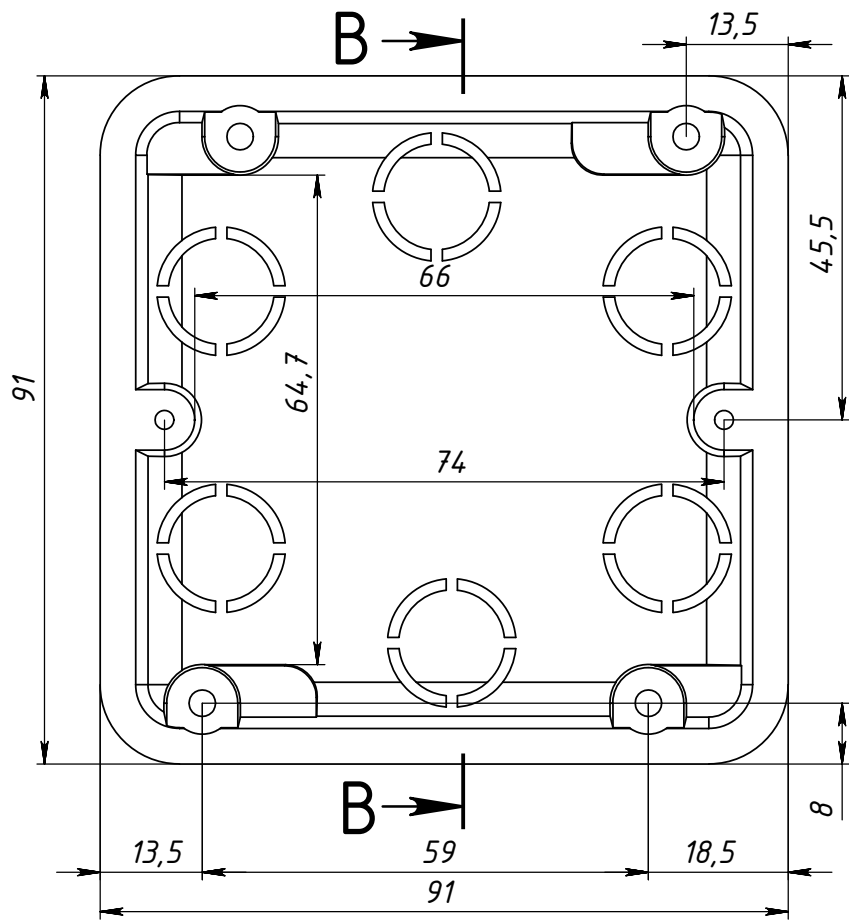

Размер нижней платы не изменялся

SCALE: 1:4

UNITS: mm

3rd ANGLE
PROJECTION

CYB AUDIO
PRO & COMMERCIAL SOUND SYSTEMS

SCALE: 1:4

UNITS: mm

3rd ANGLE
PROJECTION

CYB AUDIO
PRO & COMMERCIAL SOUND SYSTEMS

--

SCALE: 1:4
UNITS: mm

3rd ANGLE
PROJECTION